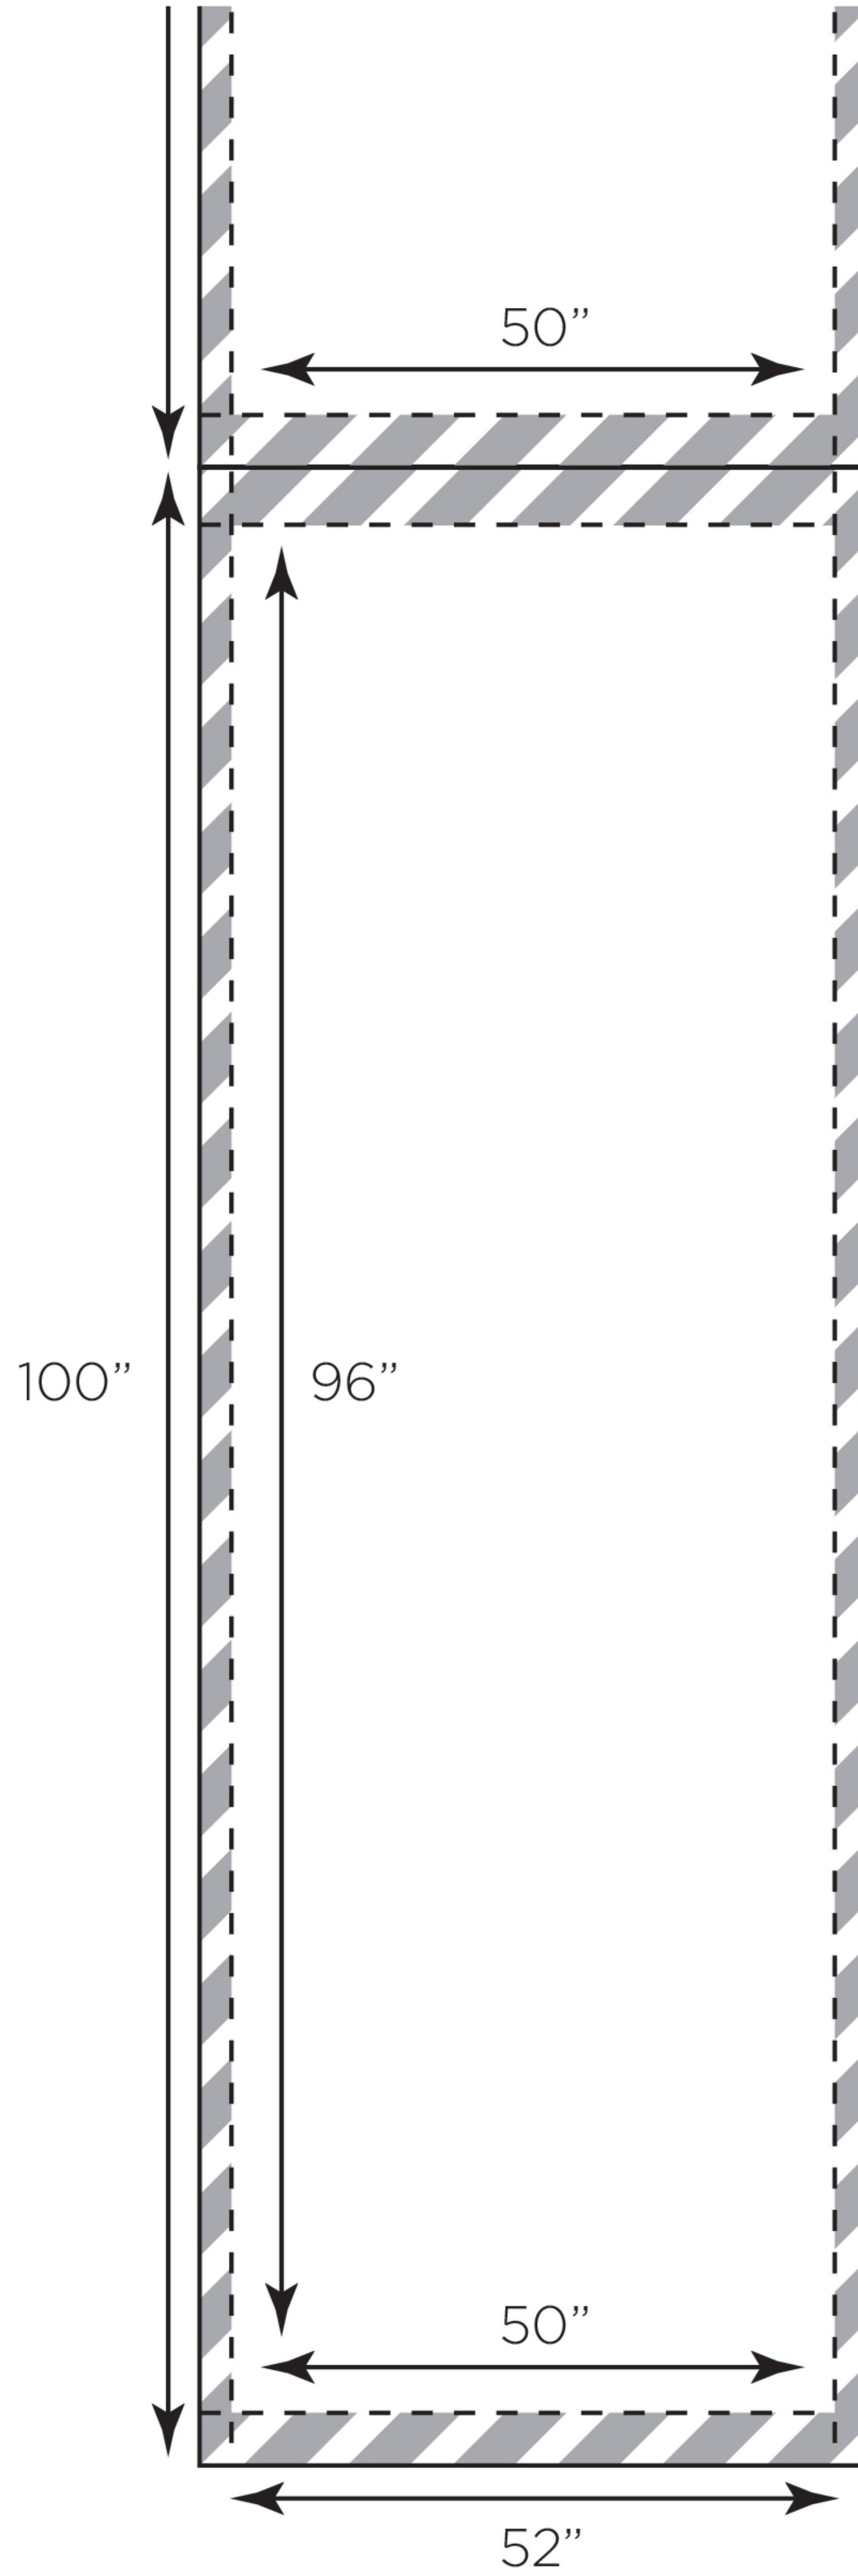

DIGS003 | MAD WORLD | TECH PACK 1

ALL WALLPAPER IS CUSTOM PRINTED TO ORDER

This is a Mural Repeat, it measures 150" X 100" divided into panels 50" x 100"

For the installer to trim and match, 1" left and right is in addition to the 50"
Standard ceiling* = 96" this design allows 2" selvage top and bottom of panels to trim and match

SOLD AS PANEL A

SOLD AS PANEL B

SOLD AS PANEL C

SOLD AS PANEL A

PANEL A FITS TO PANEL B
B FITS TO C
C FITS TO A

DIGS003 | MAD WORLD | TECH PACK 4

WALLPAPER WILL BE DISPATCHED IN ONE CONTINUOUS ROLL FOR THE REQUIRED AMOUNT