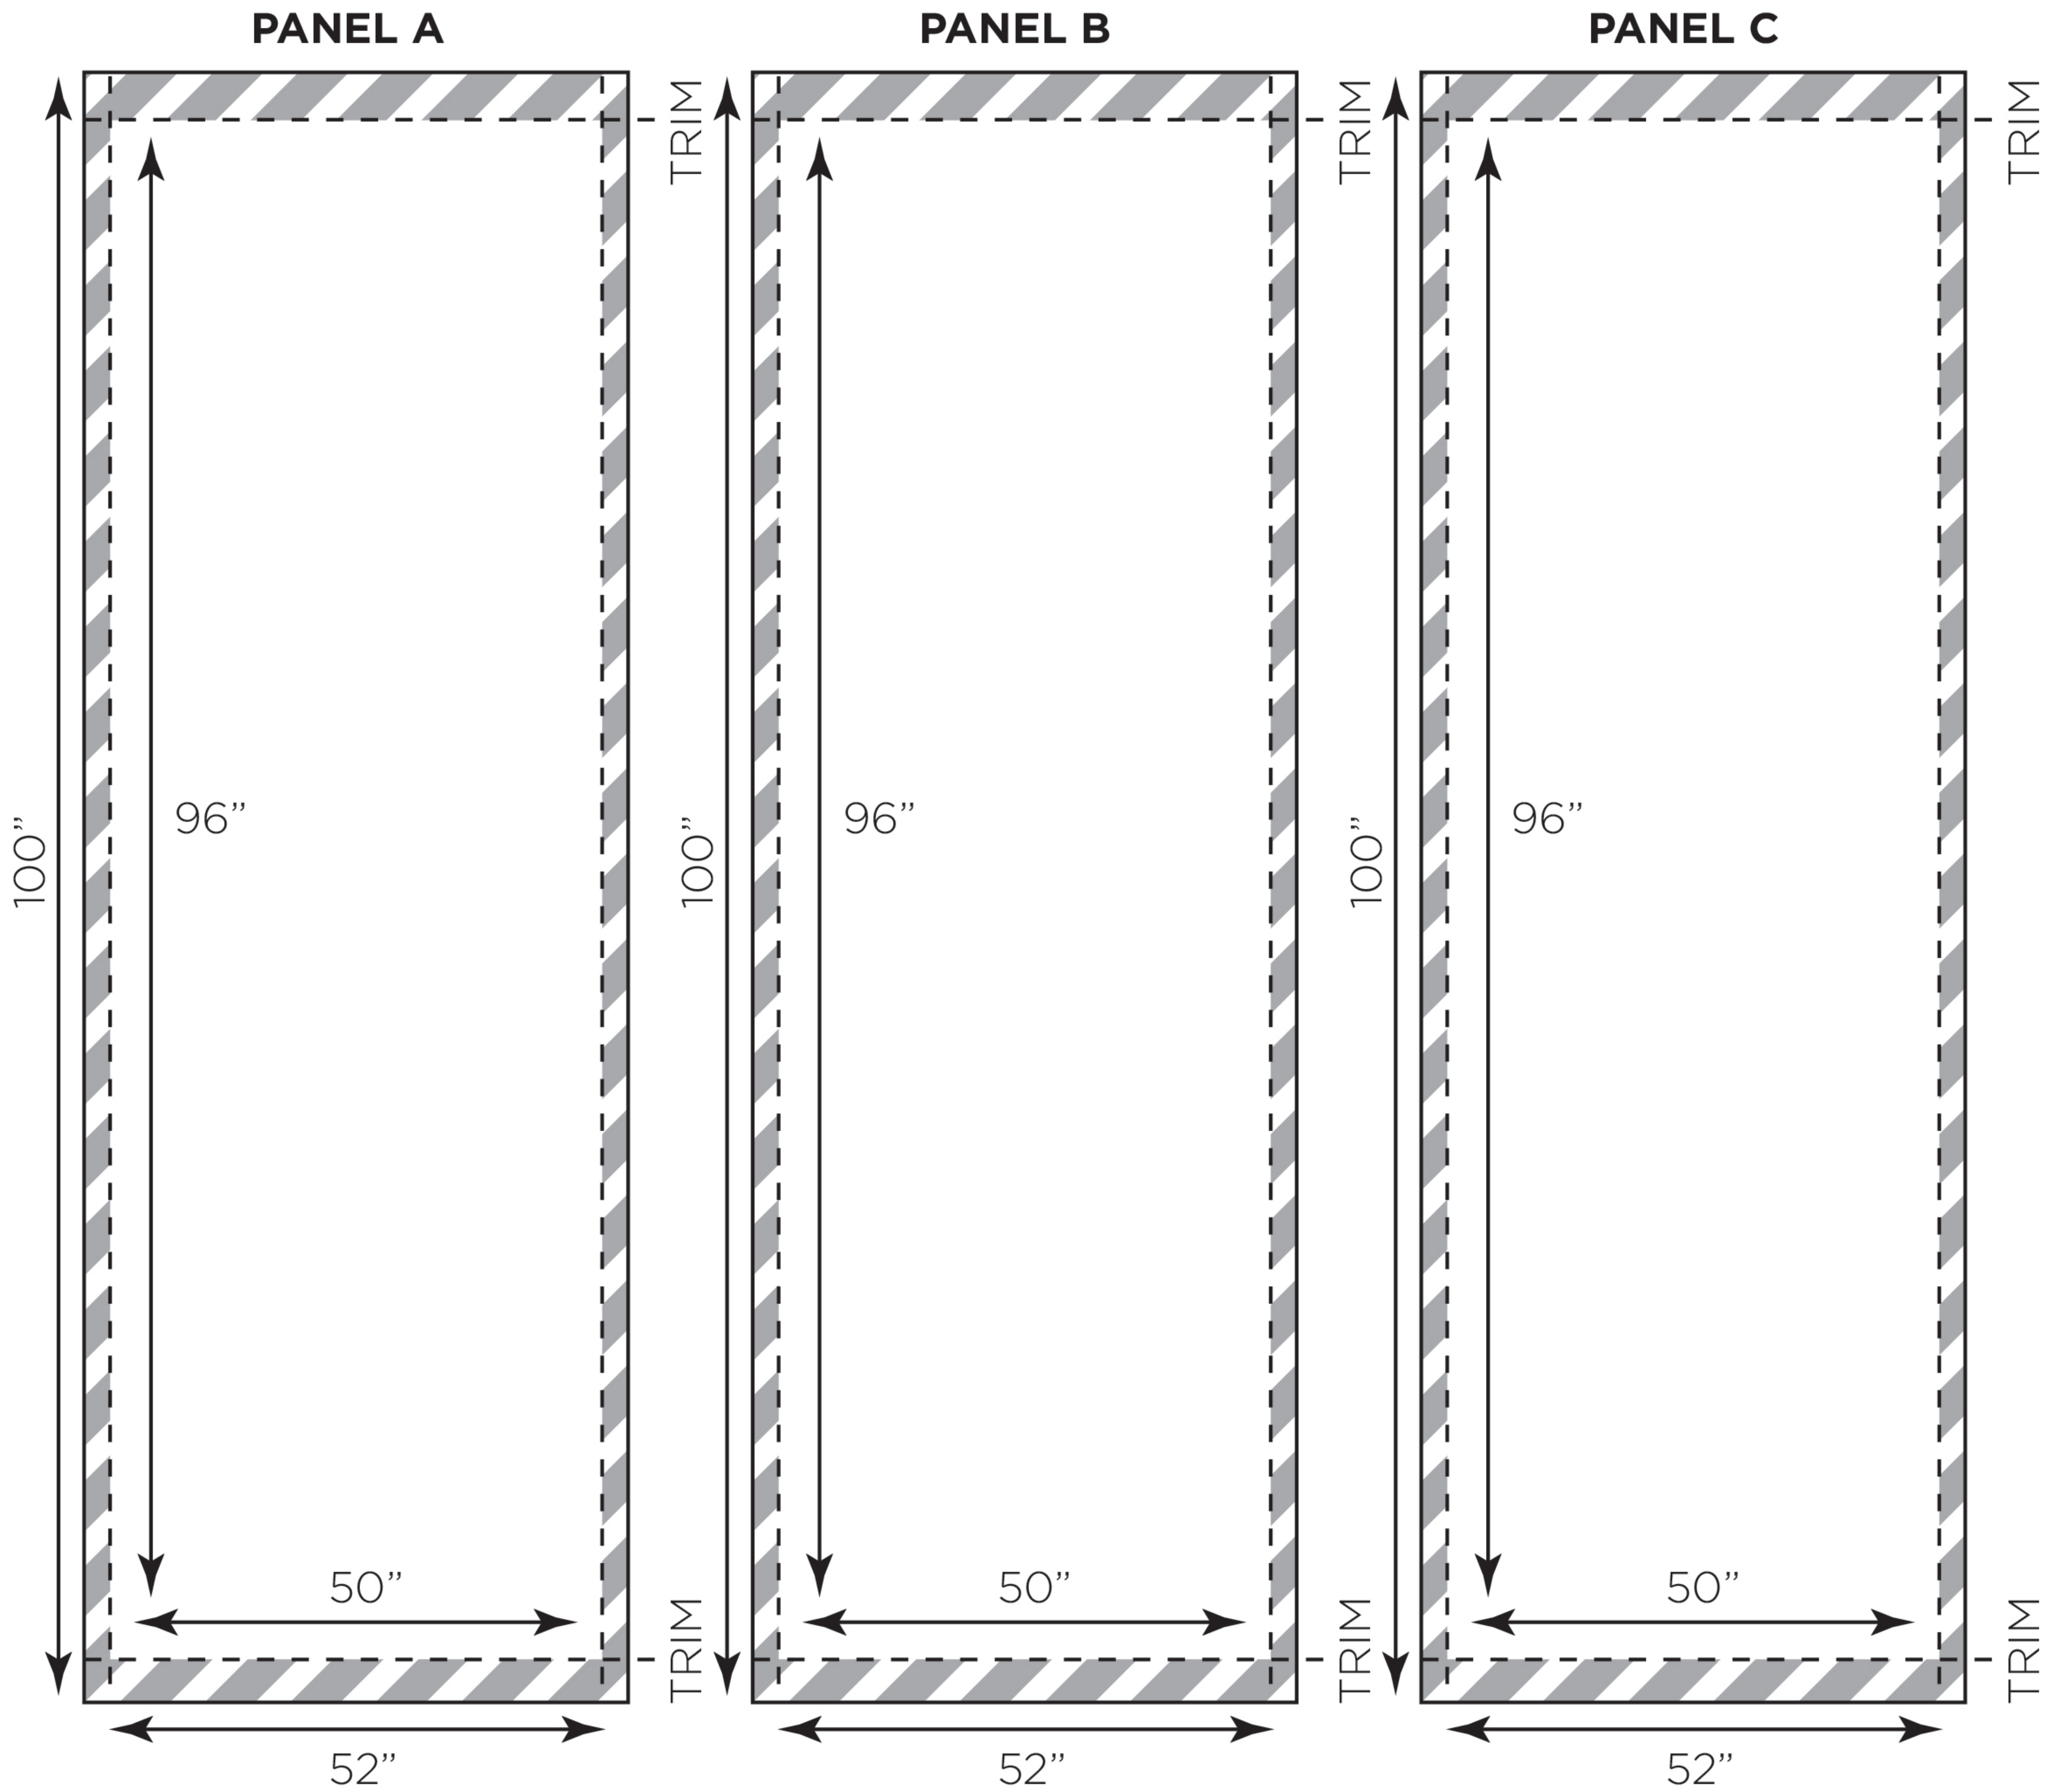

DIGS003 | MAD WORLD | TECH PACK 2

ALL WALLPAPER IS CUSTOM PRINTED TO ORDER