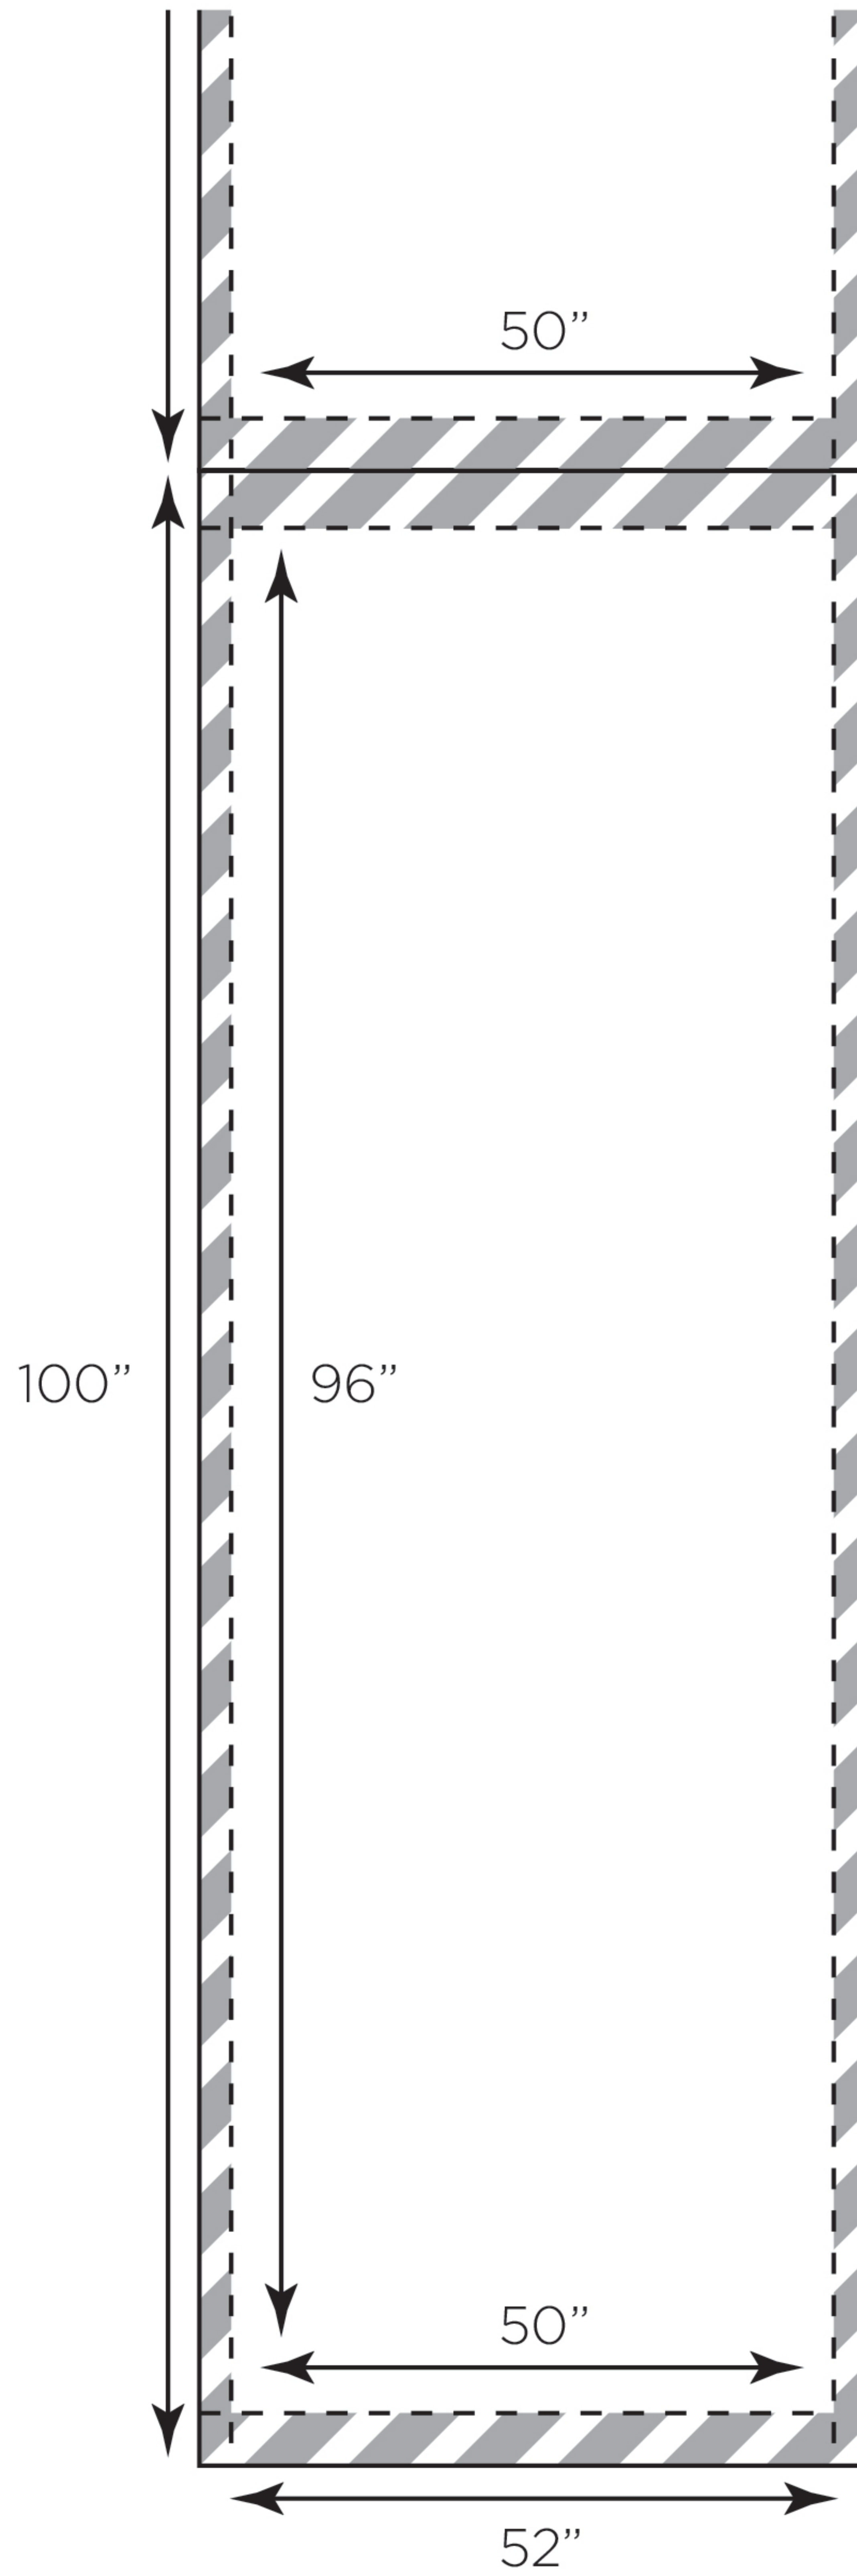

DIGS002 | THIS IS ME | TECH PACK 4

WALLPAPER WILL BE DISPATCHED IN ONE CONTINUOUS ROLL FOR THE REQUIRED AMOUNT

©

Welcome to the Bright Side™