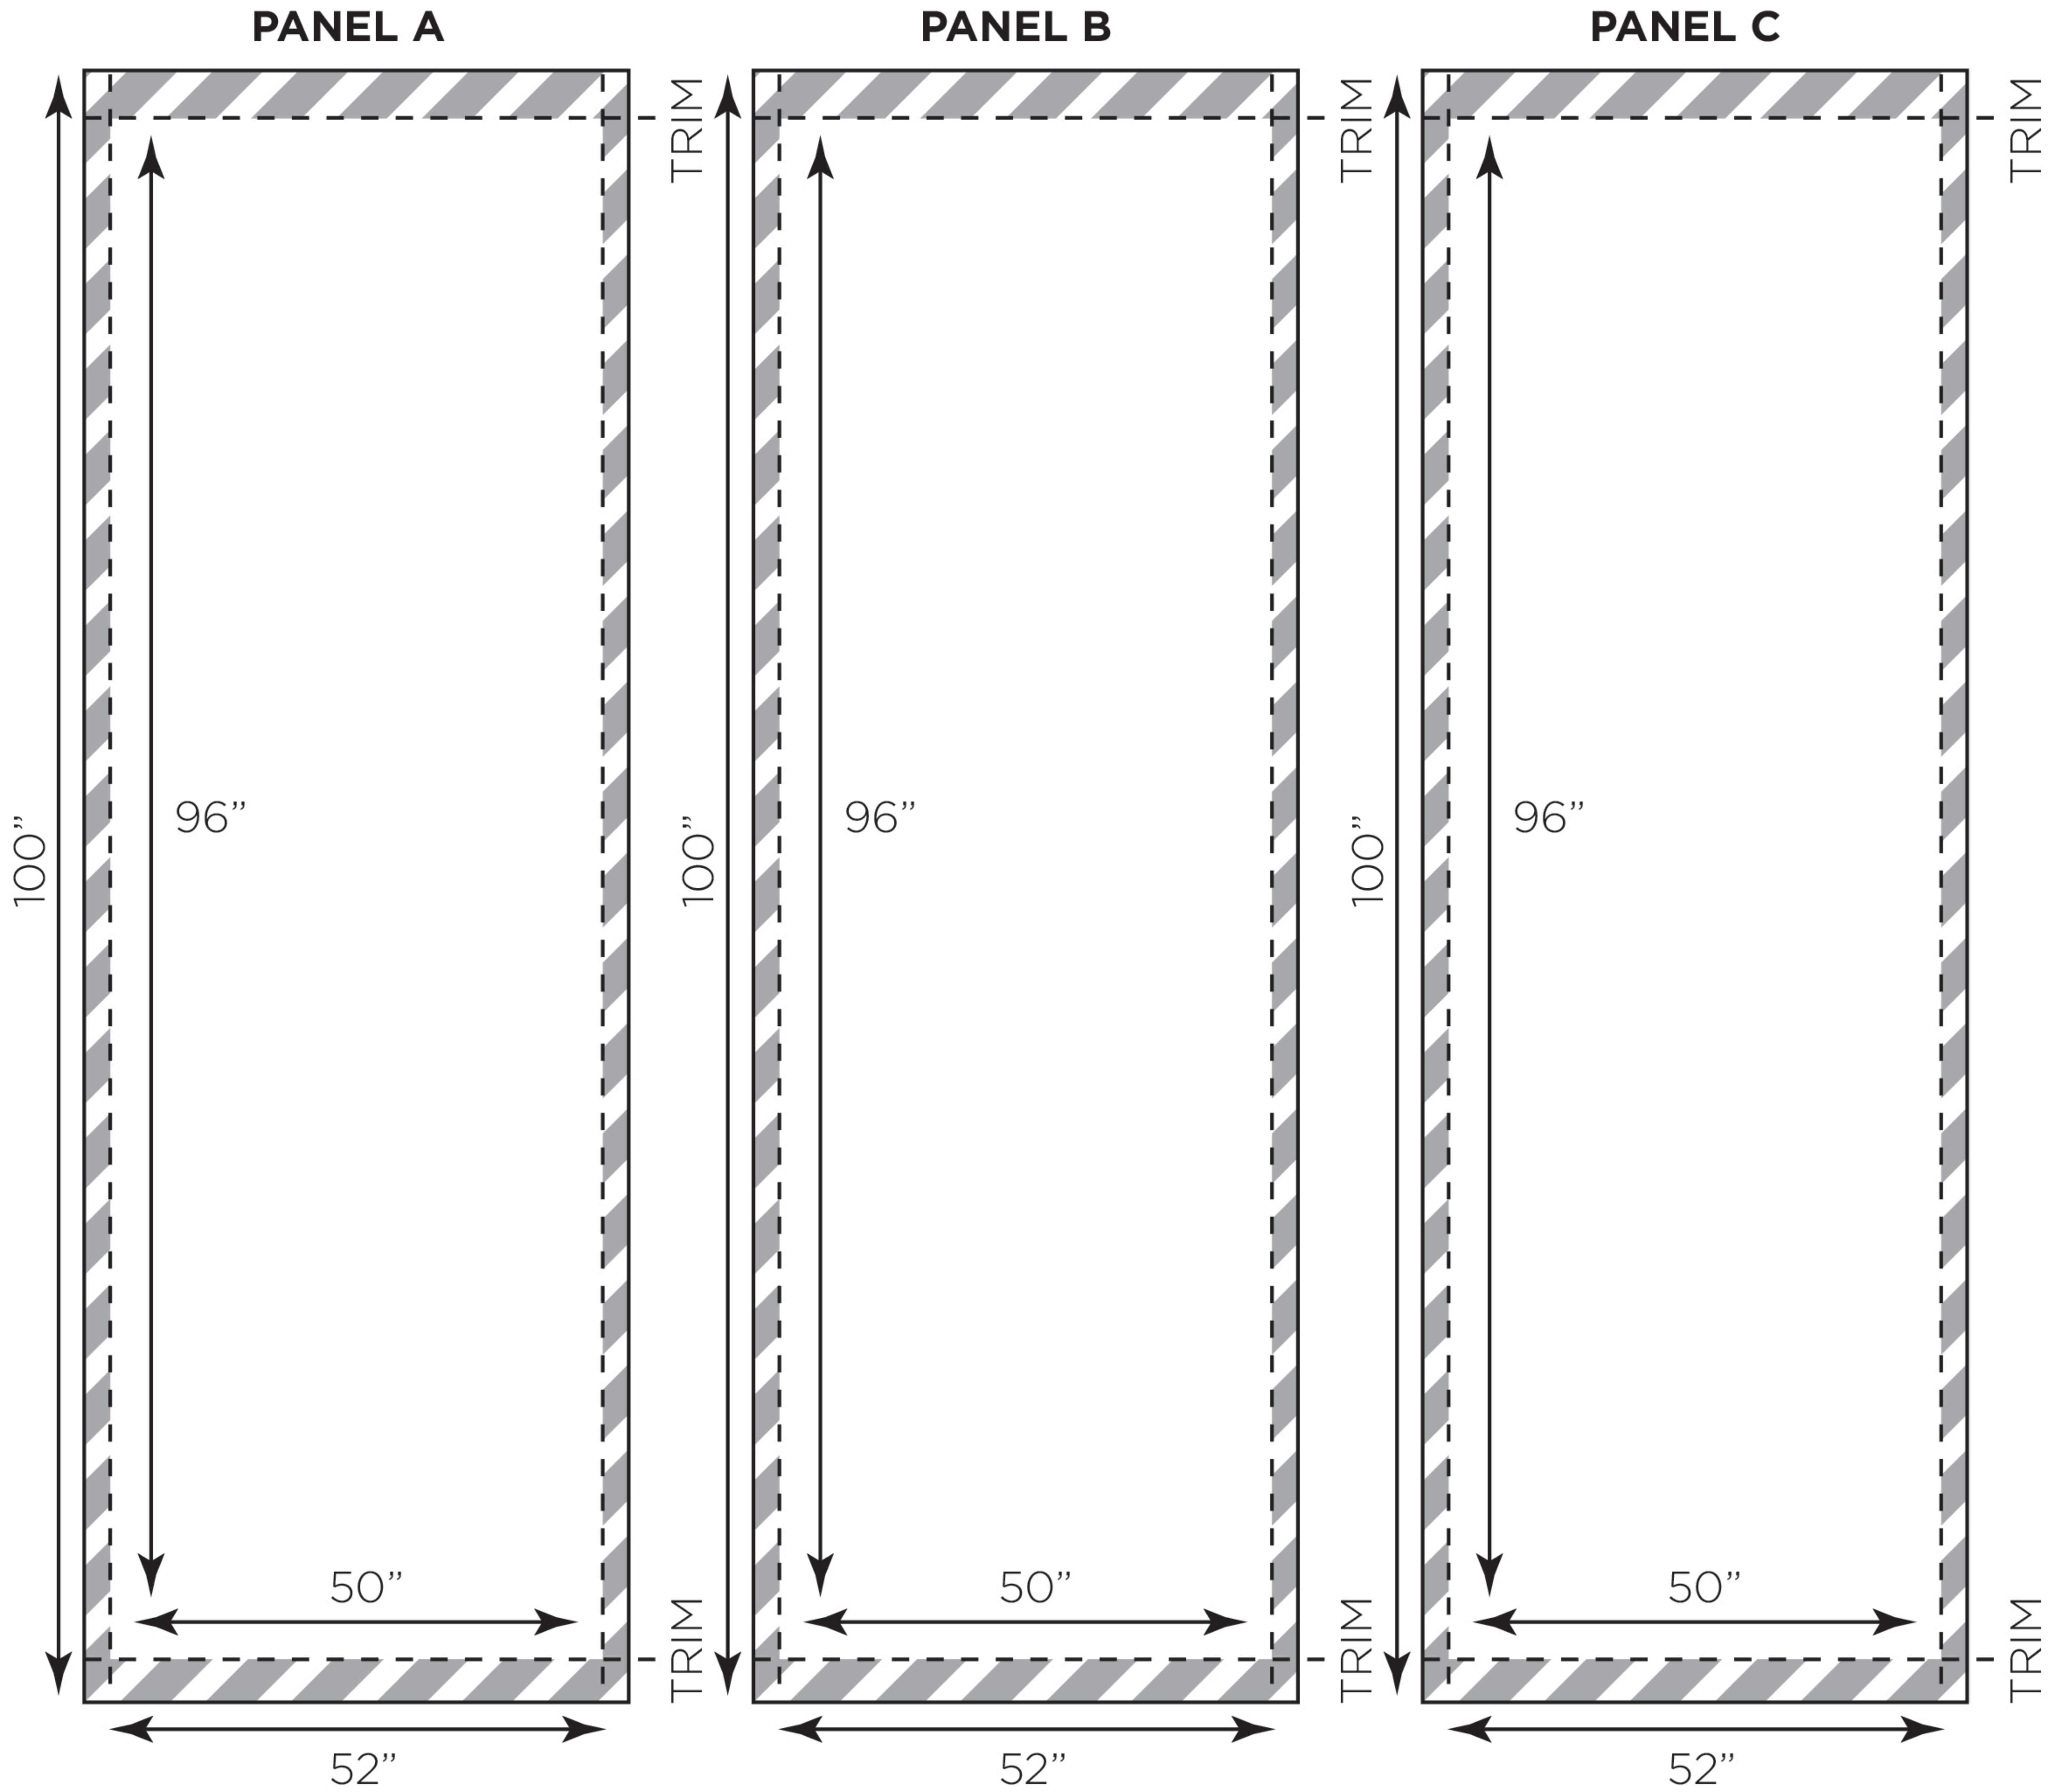

DIGS002 | THIS IS ME | TECH PACK 2

ALL WALLPAPER IS CUSTOM PRINTED TO ORDER