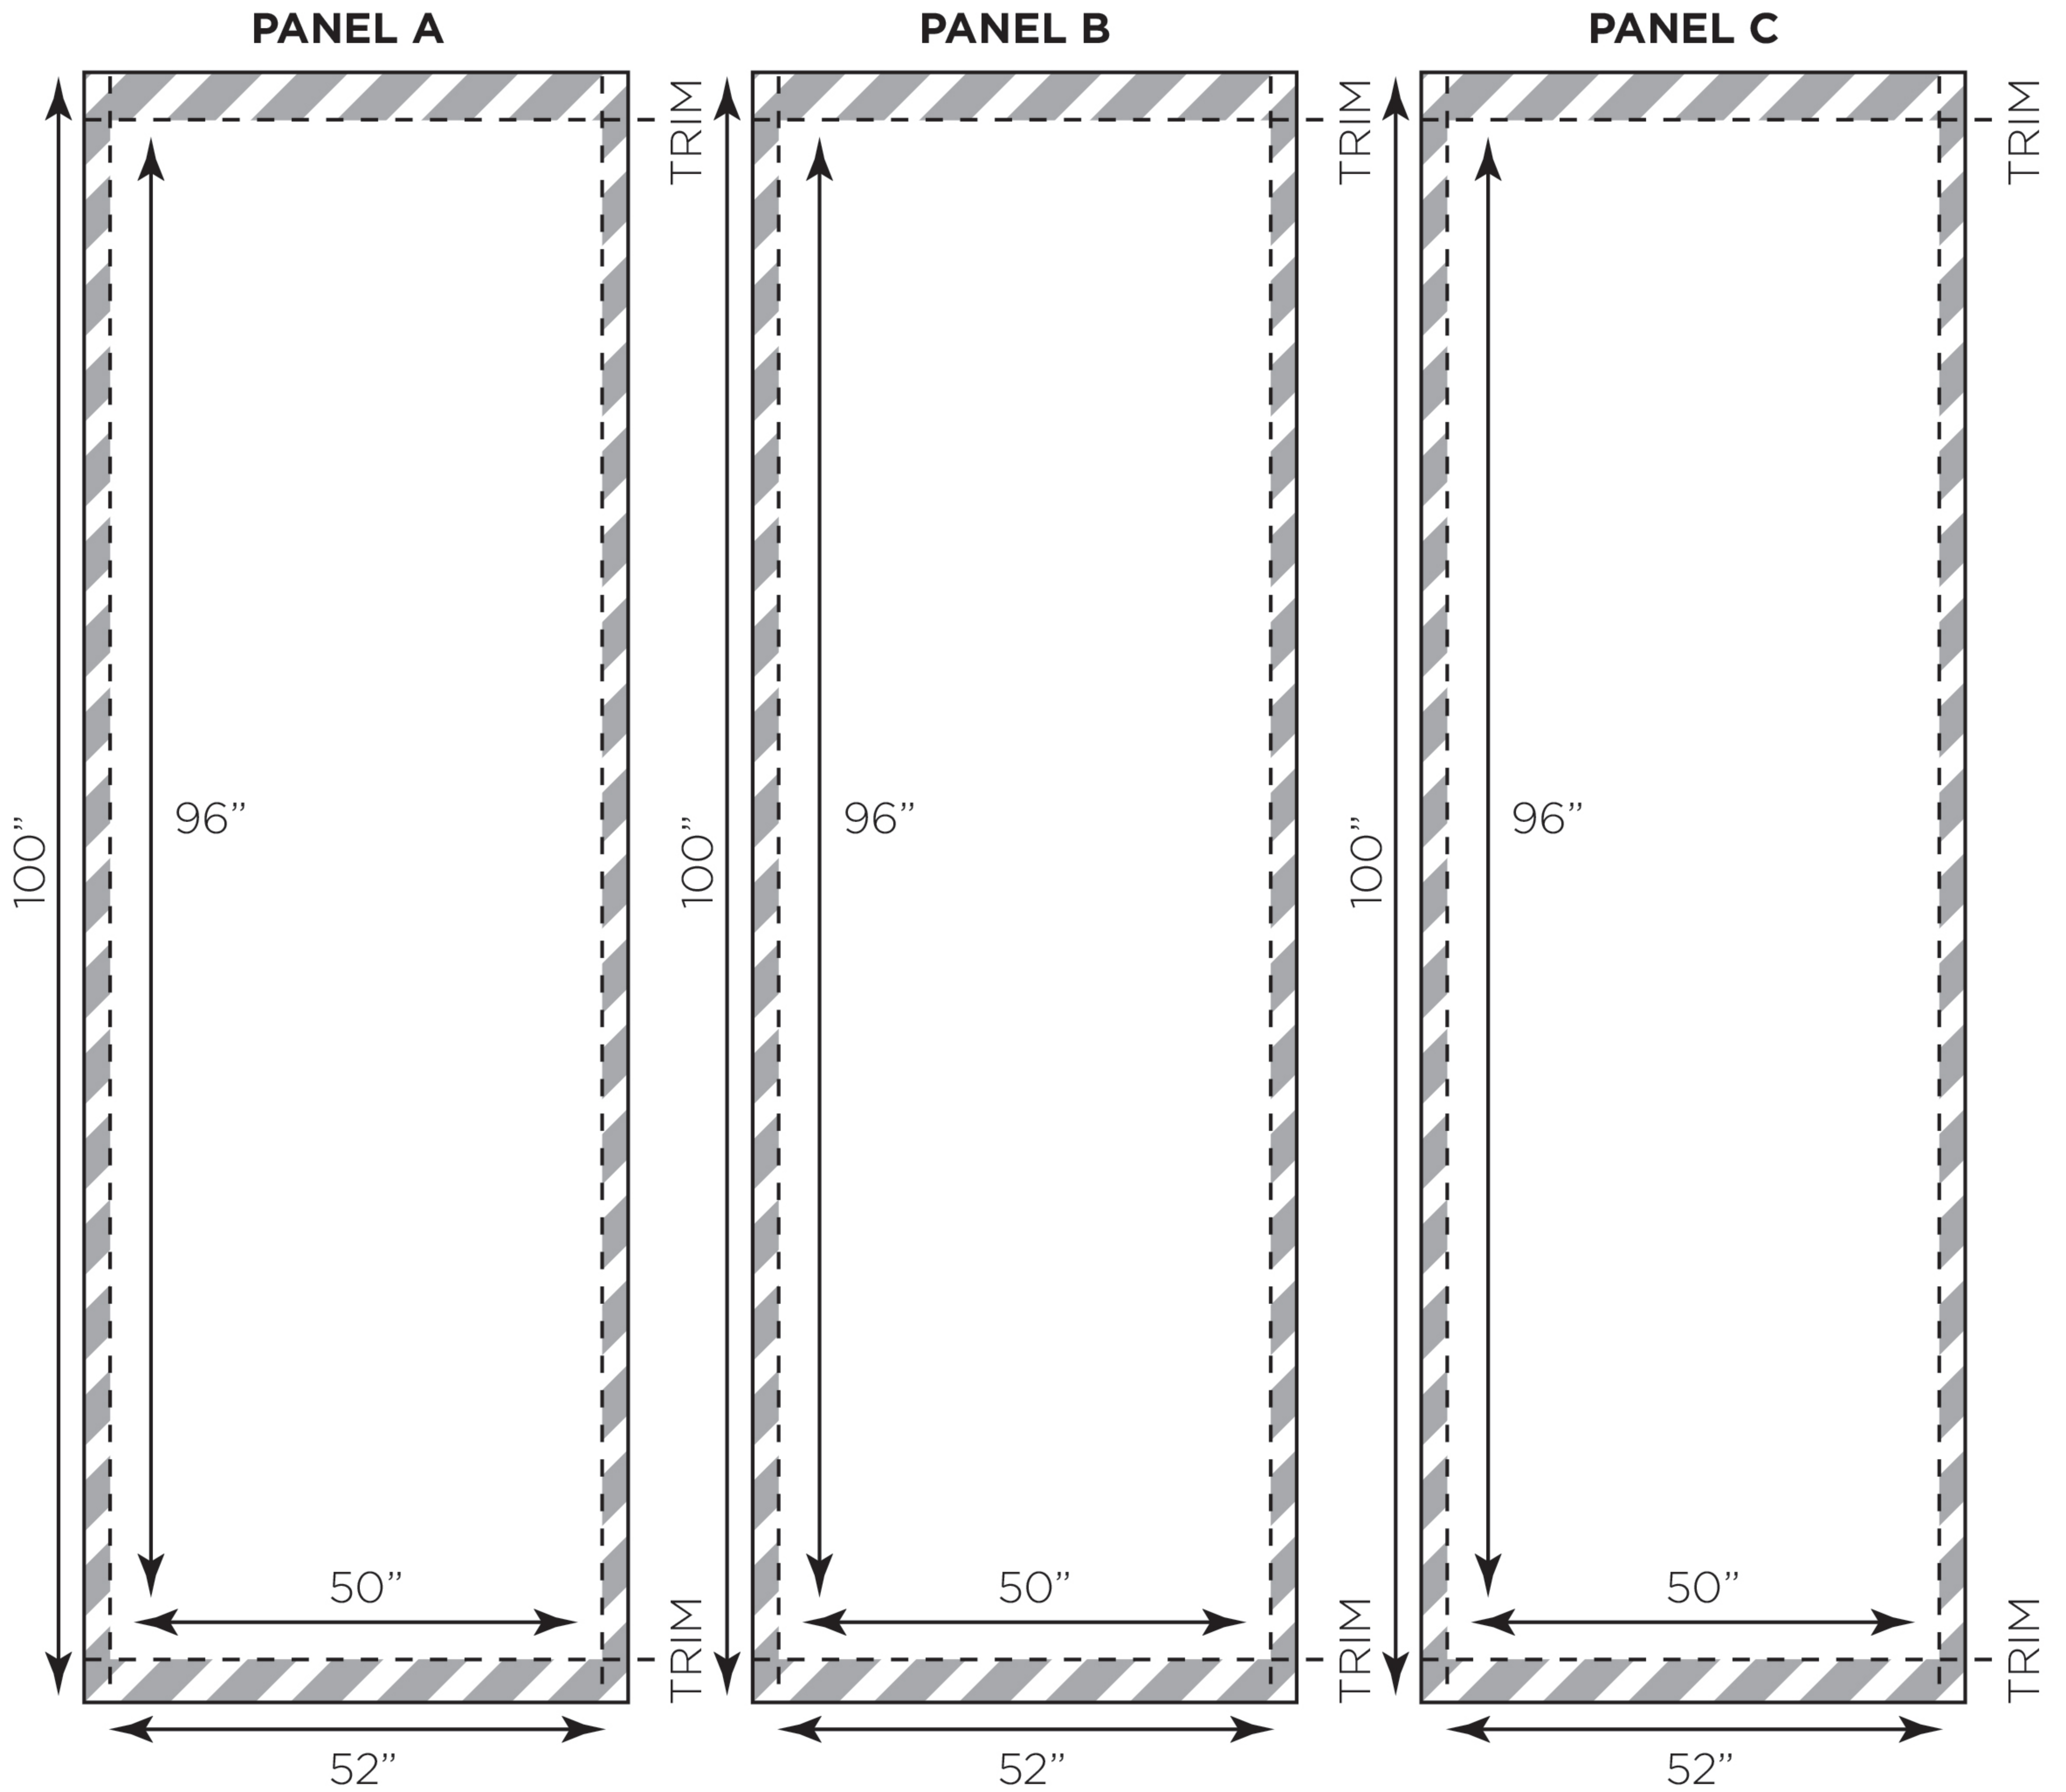

DIGS001 | RISE UP | TECH PACK 2

ALL WALLPAPER IS CUSTOM PRINTED TO ORDER