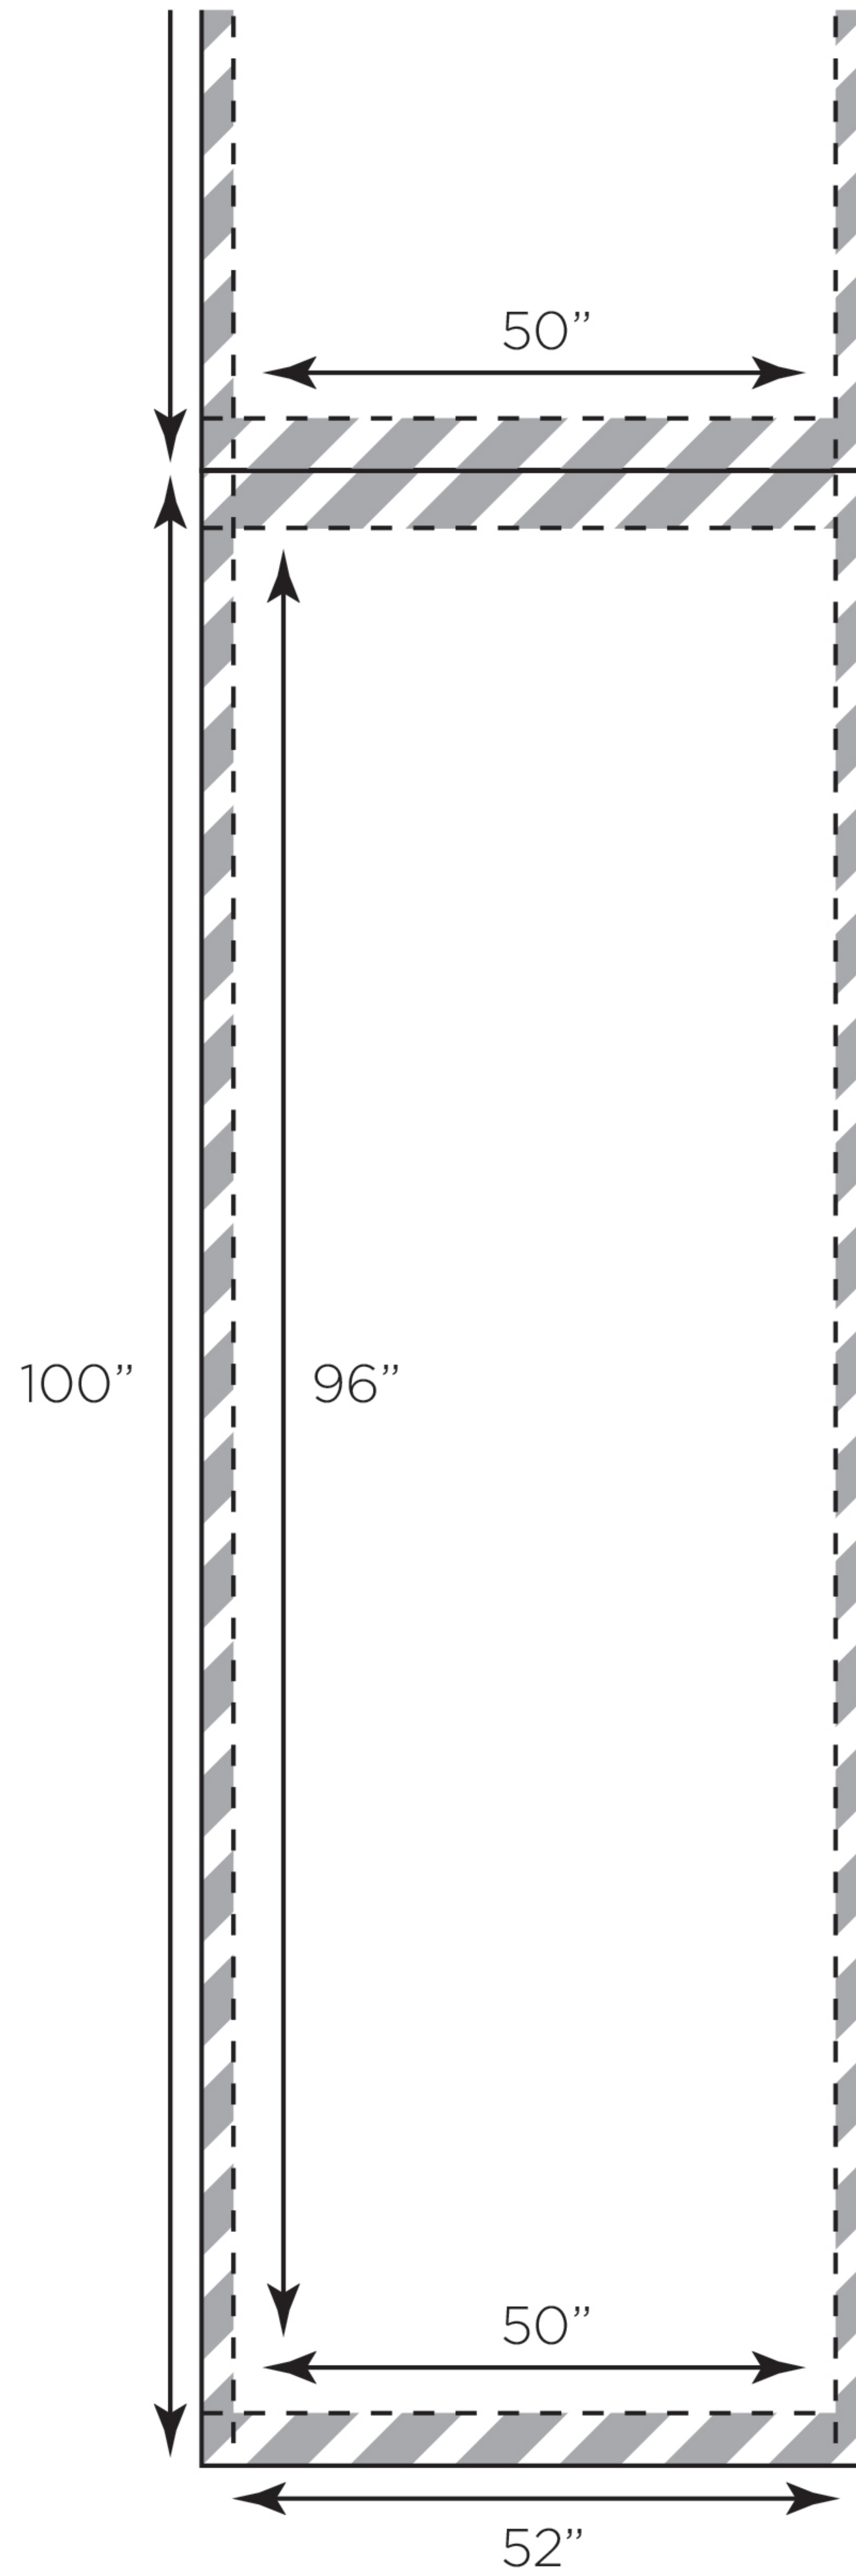

DIGS001 RISE UP | TECH PACK 1

ALL WALLPAPER IS CUSTOM PRINTED TO ORDER

This is a Mural Repeat, it measures 150" X 100" divided into panels 50" x 100"

For the installer to trim and match, 1" left and right is in addition to the 50"
Standard ceiling* = 96" this design allows 2" selvage top and bottom of panels to trim and match

SOLD AS PANEL A

SOLD AS PANEL B

SOLD AS PANEL C

SOLD AS PANEL A

PANEL A FITS TO PANEL B
B FITS TO C
C FITS TO A

DIGS001 | RISE UP | TECH PACK 4

WALLPAPER WILL BE DISPATCHED IN ONE CONTINUOUS ROLL FOR THE REQUIRED AMOUNT